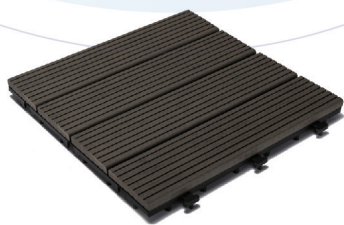

REUSEABLE
(NEXT HOUSE)

EASILY
EXCHANGE

PERSONALISED
DESIGN

NO SPECIAL
TOOLS REQUIRED

EBONY COLOUR (300 x 300 x 26mm)

BALAU COLOUR (300 x 300 x 26mm)